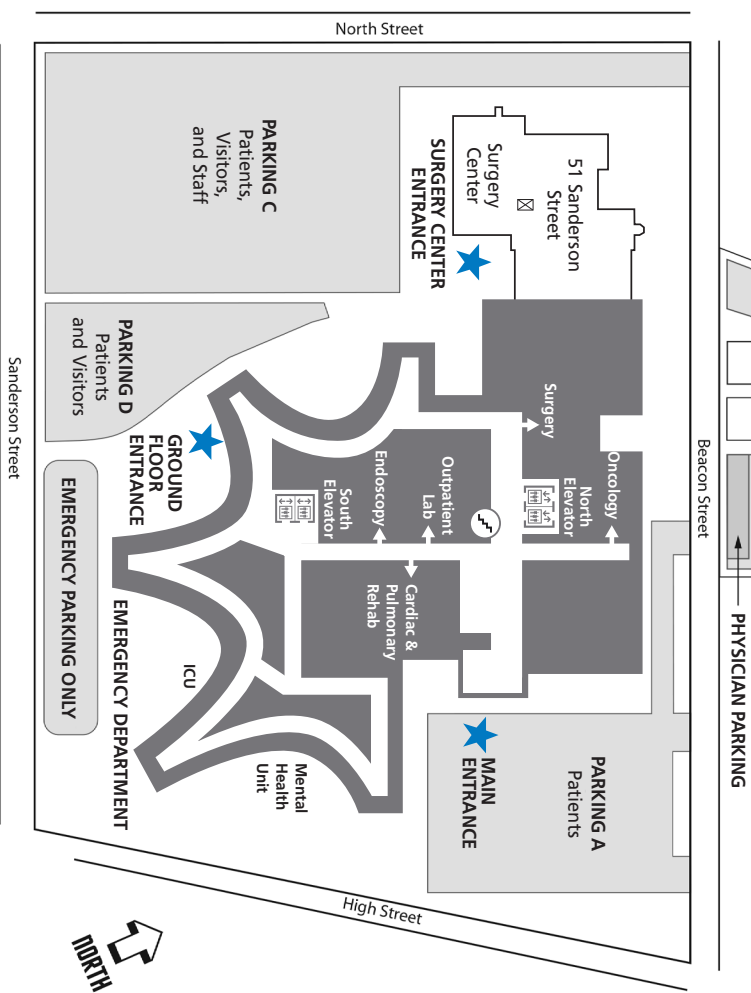

- The hospital is 1/3 mile on the left.
- Parking is available in the Sanderson, Beacon and High Street lots (see map on the reverse side).

From the NORTH

- From Route 91, take Exit 27 to Route 2 East (left lane exit).

- Take the first right onto Bernardston Road.
- At the first light (Silver Street), make a left.
- Go to the end of Silver Street and make a right onto High Street.
- Baystate Franklin Medical Center is approximately 3/4 mile on the right.

From the EAST

- Take Route 2 west to Greenfield.
- Follow Route 2A signs onto High Street, and continue down High Street as above, to the hospital on the right.

From the WEST

- Take Route 2 to Greenfield.
- Go half-way around Route 91/Route 2 Rotary, exiting with Applebee's Restaurant on your left.
- Follow "From the South" directions above.

Volunteer greeters will be available at the Main Entrance to direct you to your destination.

WHERE TO PARK ►

Baystate  Franklin Medical Center

GROUND FLOOR

FIRST FLOOR

Patient Services Parking Locations

Behavioral Health (Outpatient).....	E
Cardiopulmonary.....	A & B
Cardiac Rehab.....	A & B
Imaging/X-ray/MRI.....	D
Lab.....	A, B & E
Maternity.....	A & B
Oncology.....	A & B
Partial Hospitalization.....	E
PT/OT/Speech/Hearing.....	E
Sleep Studies.....	A & B
Surgery/Endoscopy.....	A & B