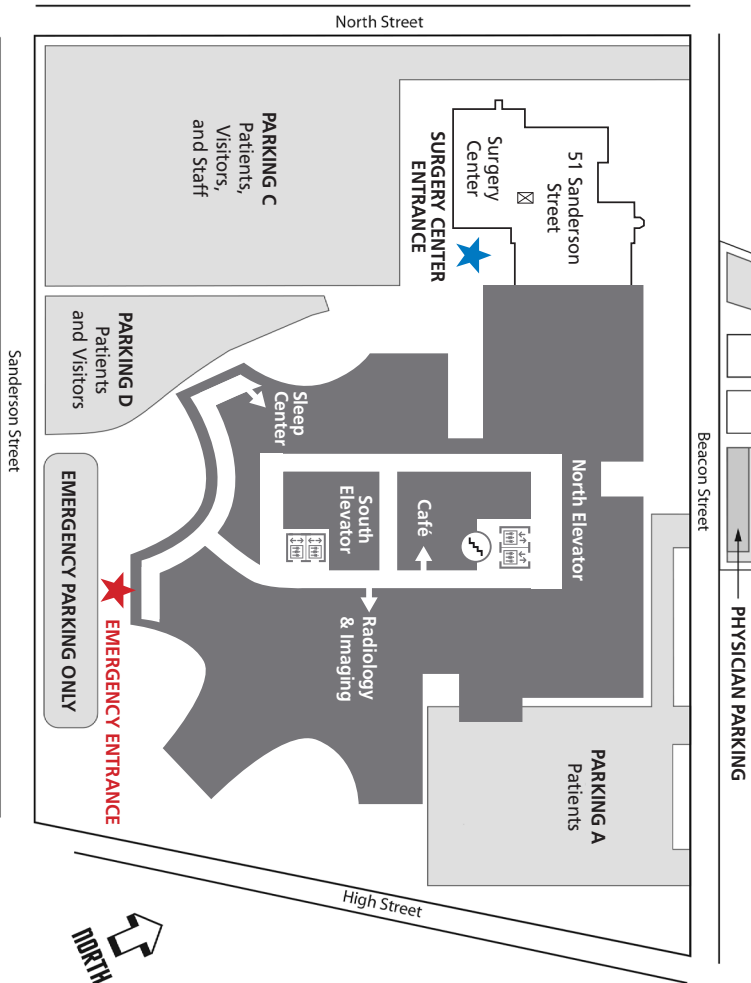

- The hospital is 1/3 mile on the left.
- Parking is available in the Sanderson, Beacon and High Street lots (see map on the reverse side).

From the NORTH

- From Route 91, take Exit 27 to Route 2 East (left lane exit).

- Take the first right onto Bernardston Road.
- At the first light (Silver Street), make a left.
- Go to the end of Silver Street and make a right onto High Street.
- Baystate Franklin Medical Center is approximately 3/4 mile on the right.

From the EAST

- Take Route 2 west to Greenfield.
- Follow Route 2A signs onto High Street, and continue down High Street as above, to the hospital on the right.

From the WEST

- Take Route 2 to Greenfield.
- Go half-way around Route 91/Route 2 Rotary, exiting with Applebee's Restaurant on your left.
- Follow "From the South" directions above.

Volunteer greeters will be available at the Main Entrance to direct you to your destination.

WHERE TO PARK ►

Baystate  Franklin Medical Center

GROUND FLOOR

FIRST FLOOR

Patient Services Parking Locations

Behavioral Health (Outpatient).....	E
Cardiopulmonary.....	A & B
Cardiac Rehab.....	A & B
Imaging/X-ray/MRI.....	D
Lab.....	A, B & E
Maternity.....	A & B
Oncology.....	A & B
Partial Hospitalization.....	E
PT/OT/Speech/Hearing.....	E
Sleep Studies.....	A & B
Surgery/Endoscopy.....	A & B