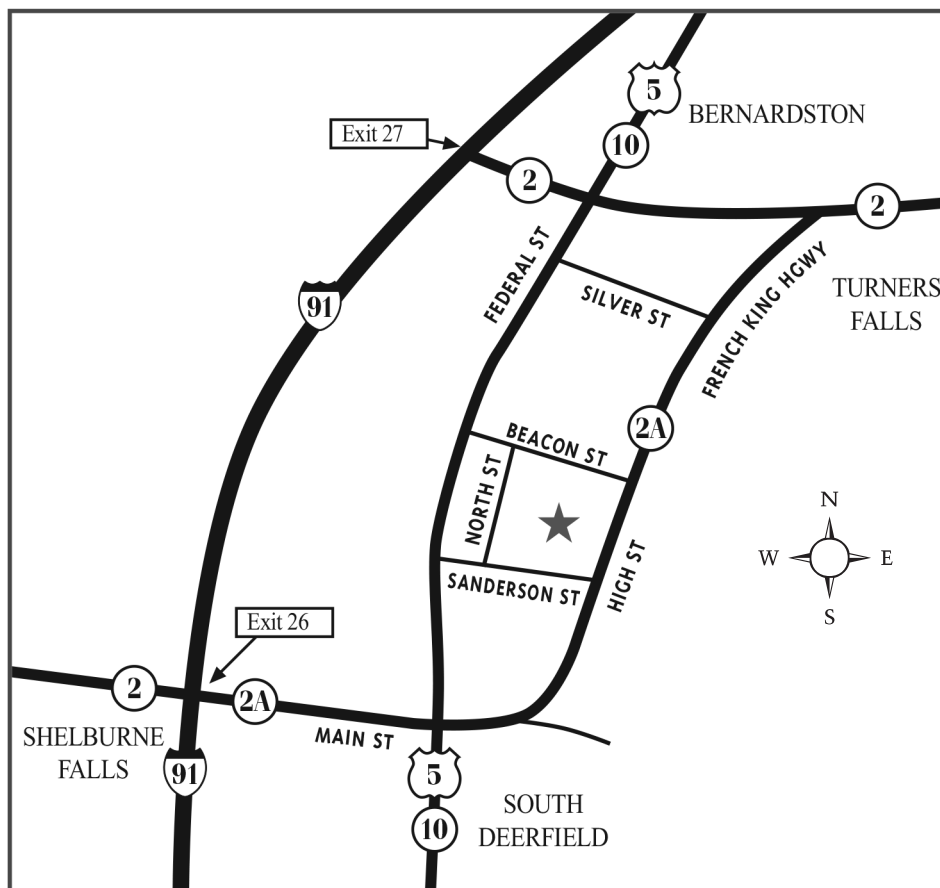

Physician _____ Department _____ Date/Time _____

Building _____ Floor _____ Room # _____

If you cannot make your appointment, please call the office at 413-773- _____ 24 hours prior. Thank you.

Directions to Baystate Franklin Medical Center

164 High Street, Greenfield, MA 01301

From the SOUTH

- From Route 91, take Exit 26.
- Bear right at the rotary (Applebee's Restaurant will be on your left).
- Continue approximately 1-1/2 miles through downtown Greenfield to the end of Main Street.
- At the yellow blinking light, make a left onto High Street.

- The hospital is 1/3 mile on the left.
- Parking is available in the Sanderson, Beacon and High Street lots (see map on the reverse side).

From the NORTH

- From Route 91, take Exit 27 to Route 2 East (left lane exit).

- Take the first right onto Bernardston Road.
- At the first light (Silver Street), make a left.
- Go to the end of Silver Street and make a right onto High Street.
- Baystate Franklin Medical Center is approximately 3/4 mile on the right.

From the EAST

- Take Route 2 west to Greenfield.
- Follow Route 2A signs onto High Street, and continue down High Street as above, to the hospital on the right.

From the WEST

- Take Route 2 to Greenfield.
- Go half-way around Route 91/Route 2 Rotary, exiting with Applebee's Restaurant on your left.
- Follow "From the South" directions above.

Volunteer greeters will be available at the Main Entrance to direct you to your destination.

WHERE TO PARK ►

Baystate Franklin Medical Center